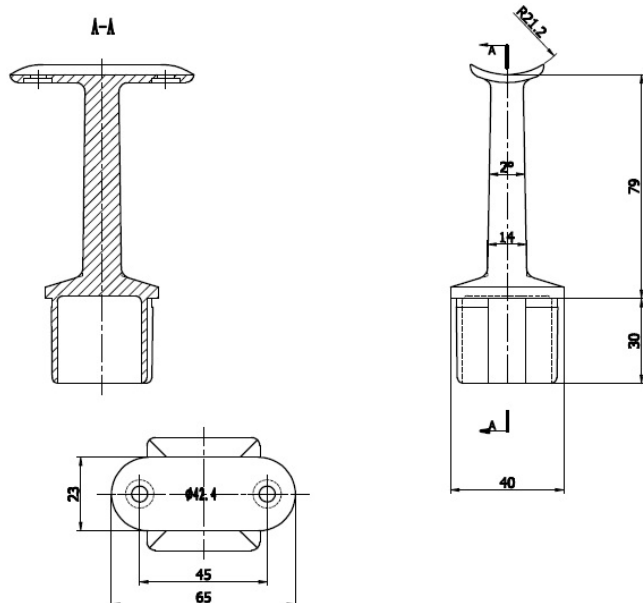

PRODUCT SHEET

Description:

Square Fixed Round Rail Support,SS304-Brushed,40x40x2x79mm

Item number:

22.10.432-0

Units	Box	Carton	HS Code	Barcode
Pcs.	2	16	8302419000	
				5704866108751

SISO A/S

Mileparken 11
DK-2740 Skovlunde
Denmark
VAT: DK 24786013